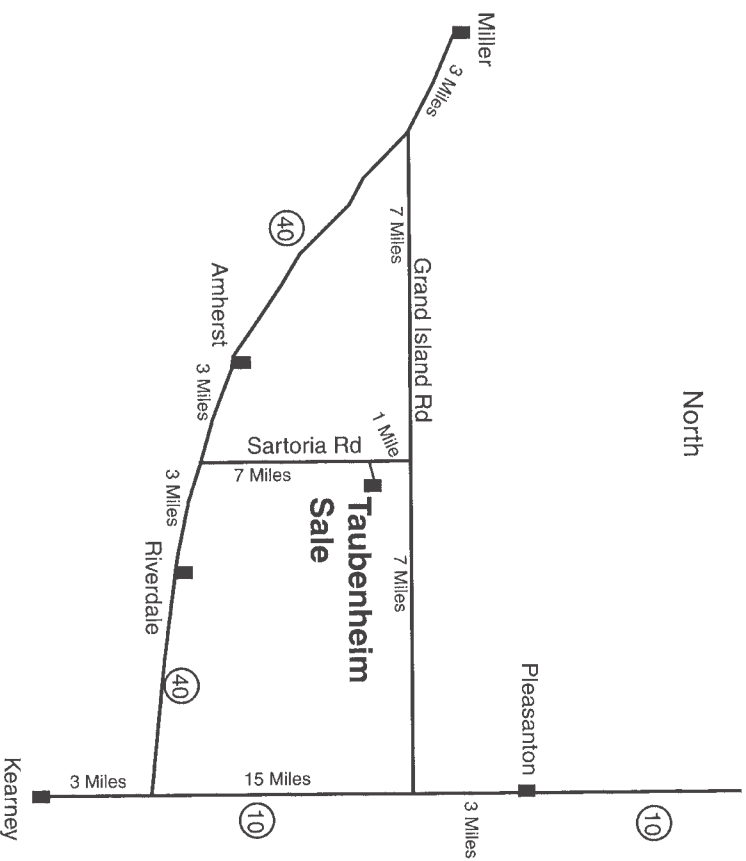

Sale Facility at the Ranch

From: Amherst

3 Miles East on Hwy 40, 7 Miles North

Miller

3 Miles Southeast on Hwy 40

7 Miles East to Sartoria

Pleasanton

3 Miles South to Grand Island Rd

7 Miles West to Sartoria Rd

Taubenheim Gelbvieh
23685 Sartoria Road
Amherst, NE 68812

To:

Please bring this catalog with you to the sale!